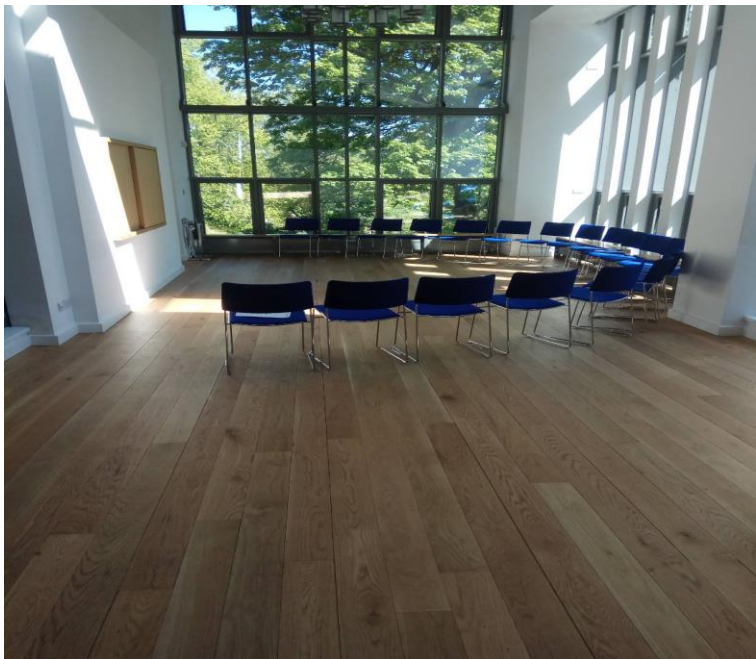

Daniel Sandford Room

Etrick Valley Room

Finlas Room

Ettrick Valley and Finlas rooms combined

Kentigern Room

Hire Charges (per Item, not inclusive of VAT)

| Room | Hourly | Hourly Weekend | 9-5 Weekday |
|--------------------------|--------|----------------|-------------|
| Ettrick Valley Room | £18 | £33 | £114 |
| Finlas Room | £22 | £36 | £150 |
| Daniel Sandford Room | £30 | £42 | £204 |
| Room Combinations | | | |
| Ettrick and Finlas Rooms | £36 | £54 | £252 |
| All Rooms | £60 | £72 | £432 |
| | | | |
| Kentigern Room | £15 | £30 | £102 |